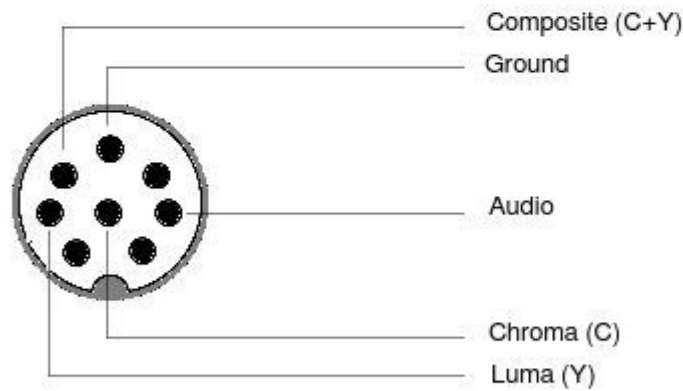

PORT

PLUG

5 POS DIN Plug
(Connect to Commodore
Monitor Port)

5 POS DIN Jack
(Connect to Video Cable)

**Lead free / RoHS
Compliant**

Hercules Workshop
Commodore Video Monitor Port Saver (8-pin)
8 POS DIN Male Plug to 8 POS DIN Female Jack
DIN to DIN Cable Assy. M/F (30 cm)